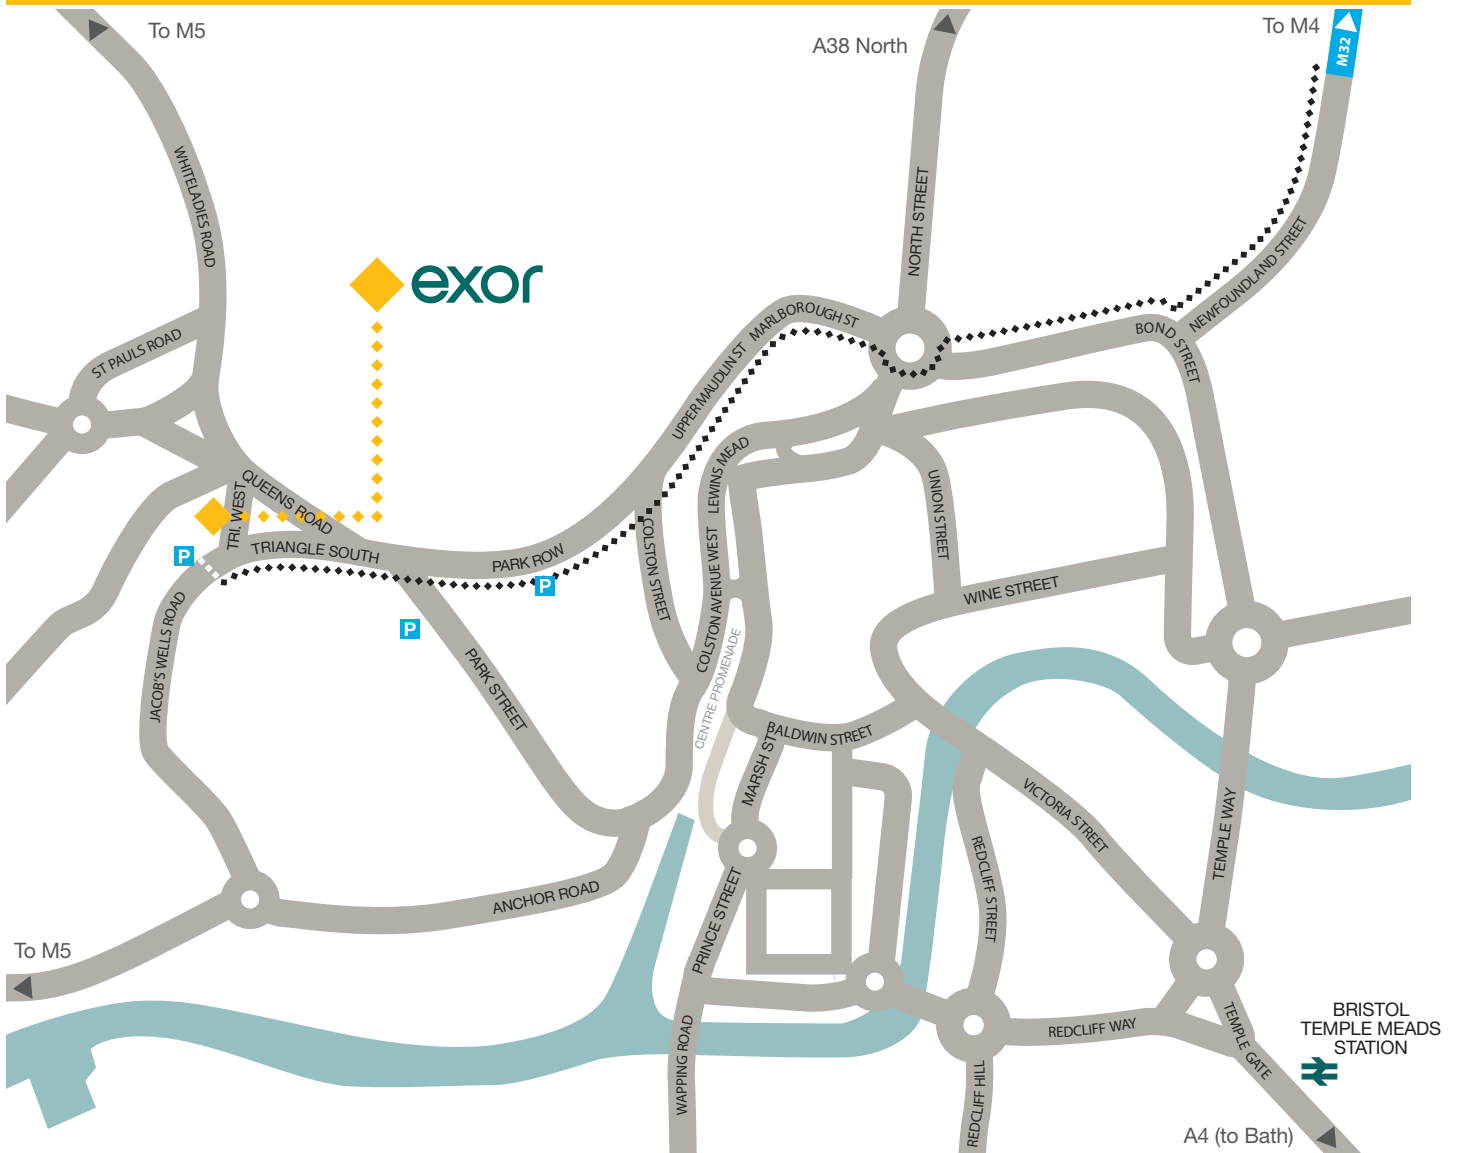

Bristol location map

Exor Corporation Ltd
Clifton Heights
The Triangle
Clifton
Bristol
BS8 1EJ

Telephone 0117 900 6200

www.exorcorp.com

Bristol directions

From M4
(London and East or Wales)

- ◆ Leave the M4 at junction 19, taking the M32 to Bristol, continuing right to the end.
- ◆ Turn right at T junction onto inner ring road.
- ◆ At first roundabout go straight ahead (second exit) - signposted Clifton/Bristol Zoo.
- ◆ Continue uphill in same direction, passing hospital and then University (Wills Tower) on right hand side.
- ◆ Go straight through a set of traffic lights and continue going straight around the one-way system.
- ◆ Clifton Heights is the large grey building (14 floors) straight ahead of you with a Spanish restaurant underneath it.
- ◆ Access to the multi-storey car park is via the small access road to the left, before you go under the bridge and just before Clifton Heights.

From M5 (Birmingham and
North or South West)

- ◆ At intersection with M4 (junction 15) get in lane for Bristol, M4.
- ◆ Leave the M4 at junction 19, taking the M32 to Bristol, continuing right to the end.
- ◆ Turn right at T junction onto inner ring road.
- ◆ At first roundabout go straight ahead (second exit) - signposted Clifton/Bristol Zoo.
- ◆ Continue uphill in same direction, passing hospital and then University (Wills Tower) on right hand side.
- ◆ Go straight through a set of traffic lights and continue going straight around the one-way system.
- ◆ Clifton Heights is the large grey building (14 floors) straight ahead of you with a Spanish restaurant underneath it.
- ◆ Access to the multi-storey car park is via the small access road to the left, before you go under the bridge and just before Clifton Heights.